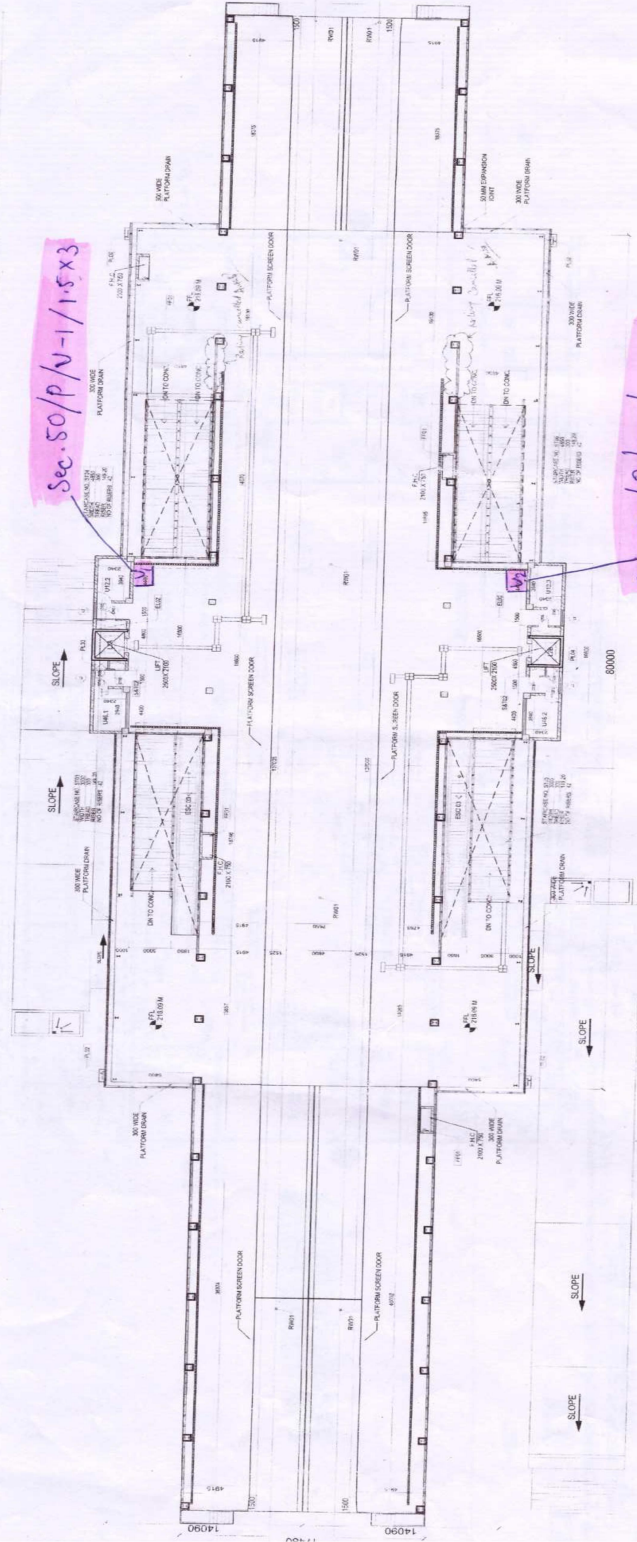

□ - Vending Machine (0 to 5 Sqm)

□ - Kiosk (5 to 10 Sqm)

TOWARDS DEPOT

All dimension in meter  
Total No. of Vending Machine — 2  
Total Kiosk — 0

Sector-50  
(Platform level)

SECTOR-50  
CH-1207/971  
£ OF STATION

19975 18975 17000 15000 15600 15200 15850

Sec. 50/P/V-2/1.5X3

Sec. 50/P/V-1/1.5X3